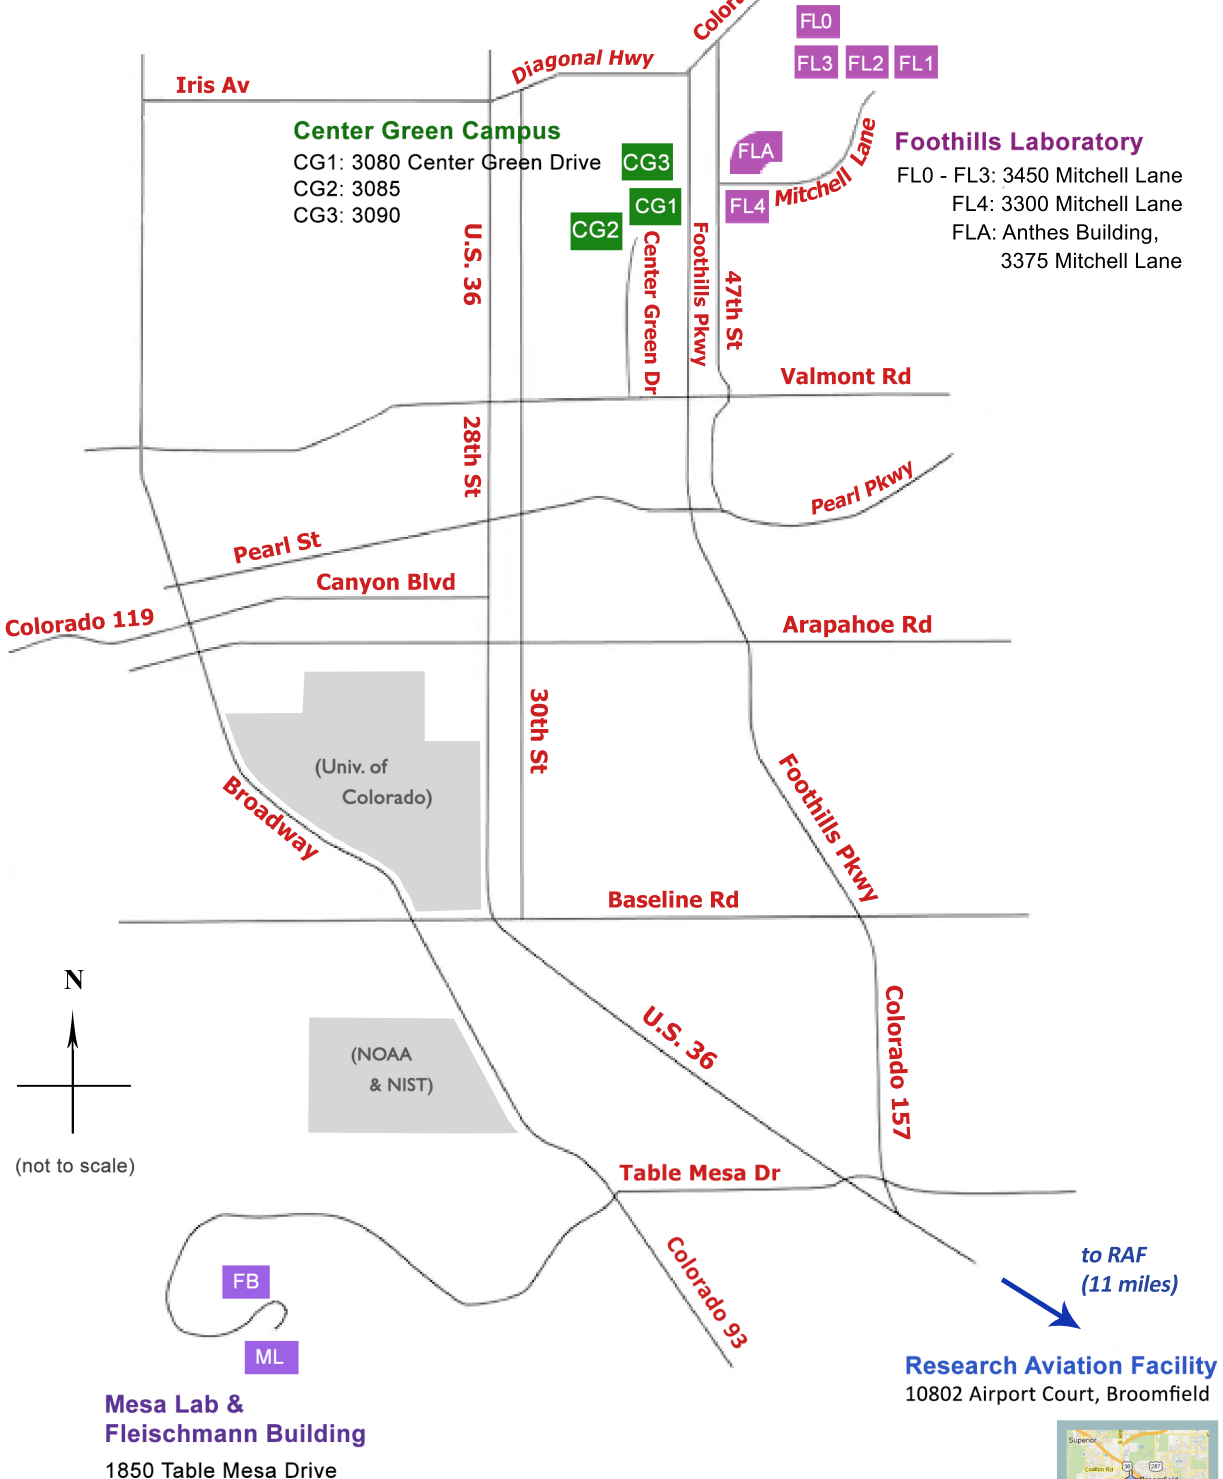

NSF NCAR & UCAR Boulder Locations

to NWSC
(92 miles)

**NCAR-Wyoming
Supercomputing
Center**
8120 Veta Drive
Cheyenne, WY

to RAF
(11 miles)

Research Aviation Facility
10802 Airport Court, Broomfield