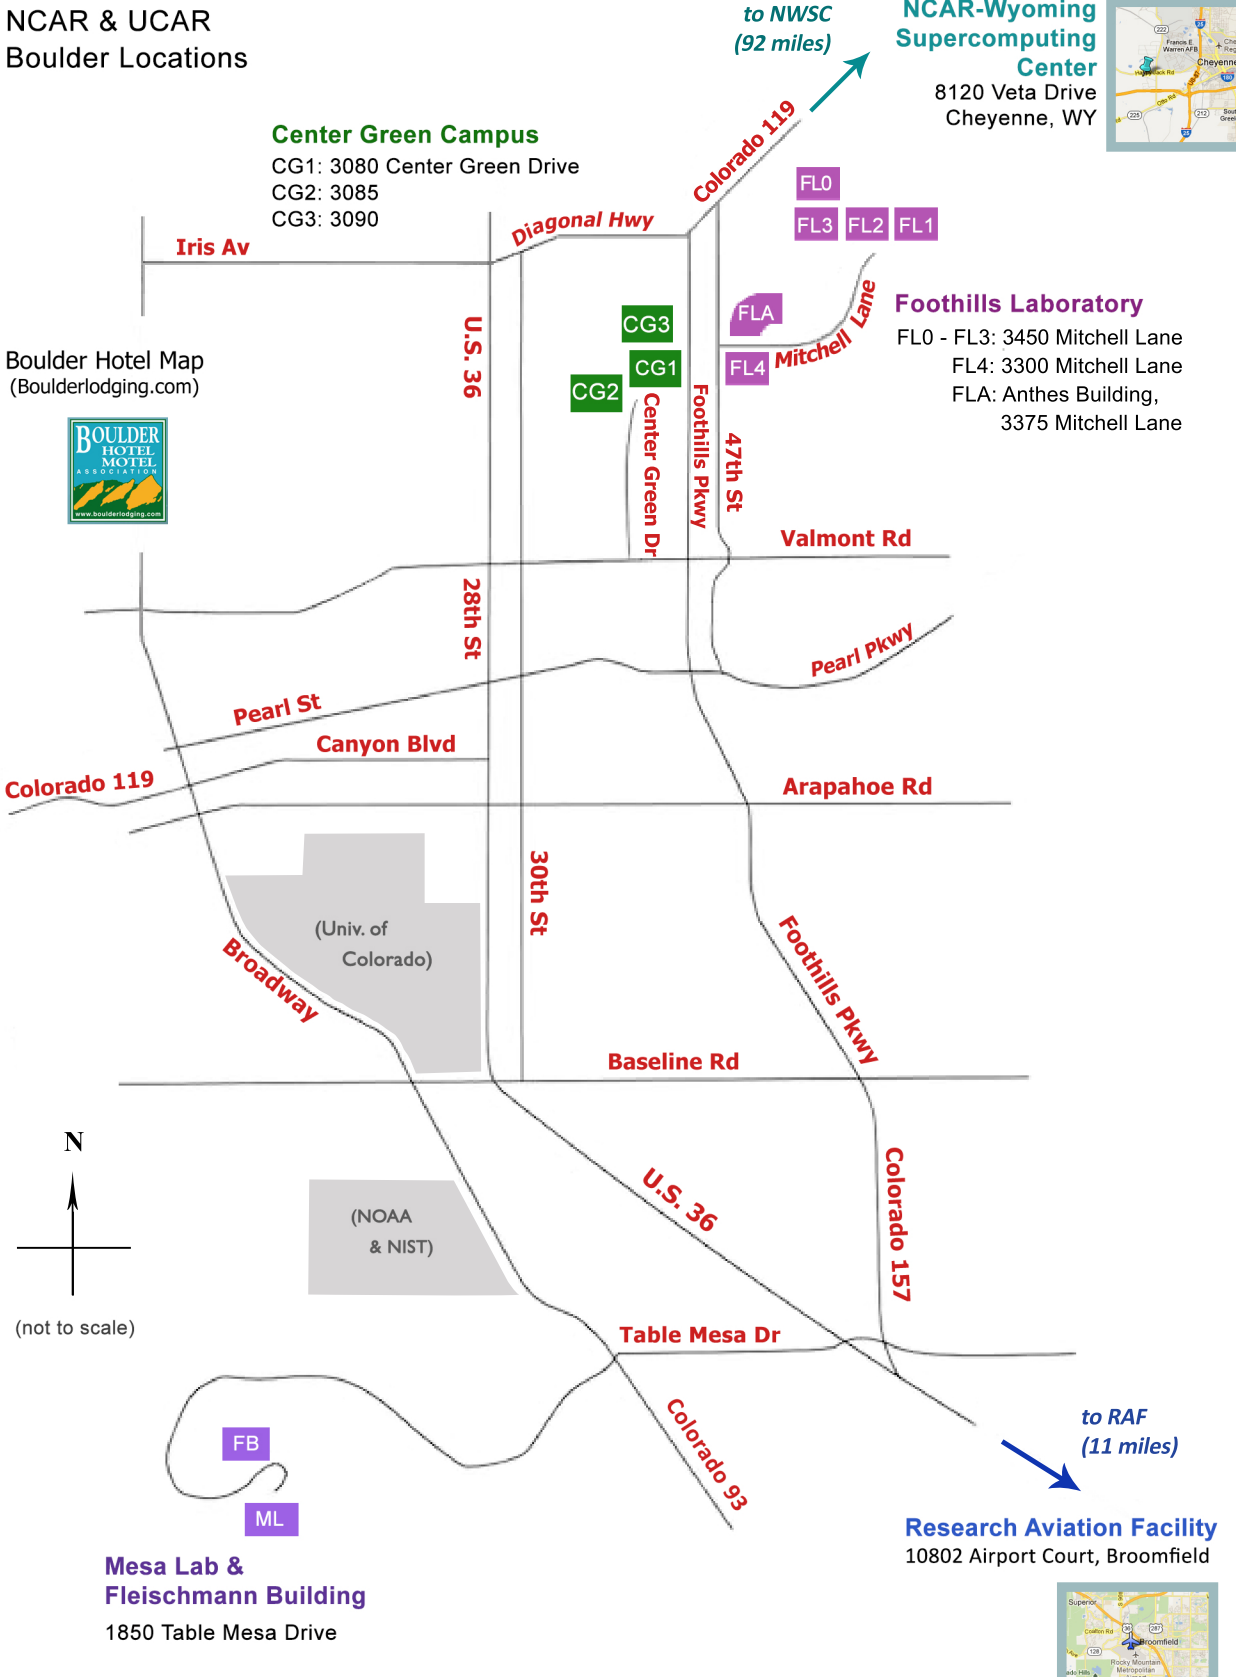

## NCAR-Wyoming Supercomputing Center

8120 Veta Drive  
Cheyenne, WY

Boulder Hotel Map  
(Boulderlodging.com)

## Foothills Laboratory

FL0 - FL3: 3450 Mitchell Lane  
FL4: 3300 Mitchell Lane  
FLA: Anthes Building,  
3375 Mitchell Lane

to NWSC  
(92 miles)

to RAF  
(11 miles)

## Mesa Lab & Fleischmann Building

1850 Table Mesa Drive

## Research Aviation Facility

10802 Airport Court, Broomfield