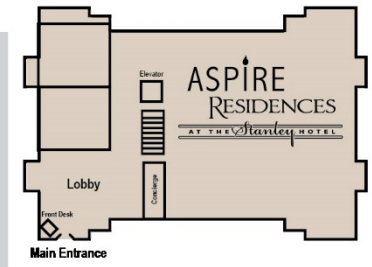

Lower Lawn

Front Lawn

MacGregor Room

THE STANLEY HOTEL

Cascades Restaurant

Cascades Covered Patio

Billard Room

Pinon Room

Music Room

Manor Hall

THE LODGE

Lobby

Library

CONCERT HALL

Lobby

Stage

Veranda

ASPIRE RESIDENCES

AT THE Stanley HOTEL

Lobby

Main Entrance

Outdoor Waterfall

Rose Garden Gazebo

Whiskey Bar

Front Desk

Grand Staircase

Elevator

Chrysalis Gift Shop

Executive Offices

Presidential Cottage

LOWER LEVEL ENTRANCE
STEAMER'S CAFE
TOUR OFFICE
MADAME YVEA
RESTROOMS

Pond

THE STANLEY PAVILION

Fall 2017