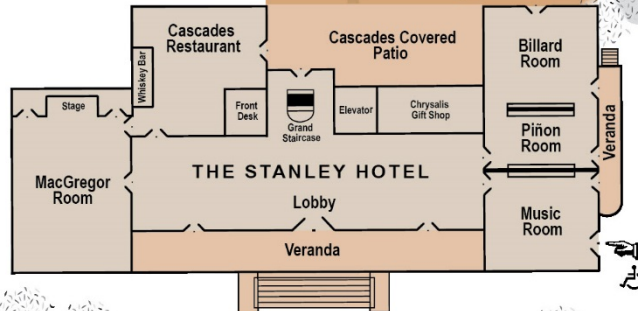

PARKING

RMNP Excursion  
Bus pick up location

Gate House  
East Entrance

Wonderview Patio

Longs Peak Lawn

REI BASECAMP

THE Stanley  
A GRAND HERITAGE HOTEL

7,500 Feet Above the Ordinary!

333 East Wonderview Avenue • Estes Park, Colorado 80517

970-577-4000 • 1-800-976-1377

www.stanleyhotel.com

South Entrance

Lower Lawn

Front Lawn

MacGregor Room

THE STANLEY HOTEL

Cascades Restaurant

Cascades Covered Patio

Billard Room

Pinon Room

Music Room

Manor Hall

THE LODGE

Lobby

Main Entrance

Outdoor Waterfall

Rose Garden Gazebo

Whiskey Bar

Front Desk

Grand Staircase

Elevator

Chrysalis Gift Shop