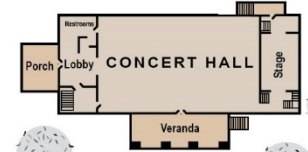

Lower Lawn

Front Lawn

MacGregor Room

THE STANLEY HOTEL

Cascades Restaurant

Cascades Covered Patio

Billard Room

Pinon Room

Music Room

Manor Hall

THE LODGE

Lobby

Library

CONCERT HALL

Lobby

Stage

Veranda

ASPIRE RESIDENCES

AT THE Stanley HOTEL

Lobby

Main Entrance

Outdoor Waterfall

Rose Garden Gazebo

Whiskey Bar

Front Desk

Grand Staircase

Elevator

Chrysalis Gift Shop

Executive Offices

Presidential Cottage

LOWER LEVEL ENTRANCE
STEAMER'S CAFE
TOUR OFFICE
MADAME YVEA
RESTROOMS

Pond

THE STANLEY PAVILION

Fall 2017