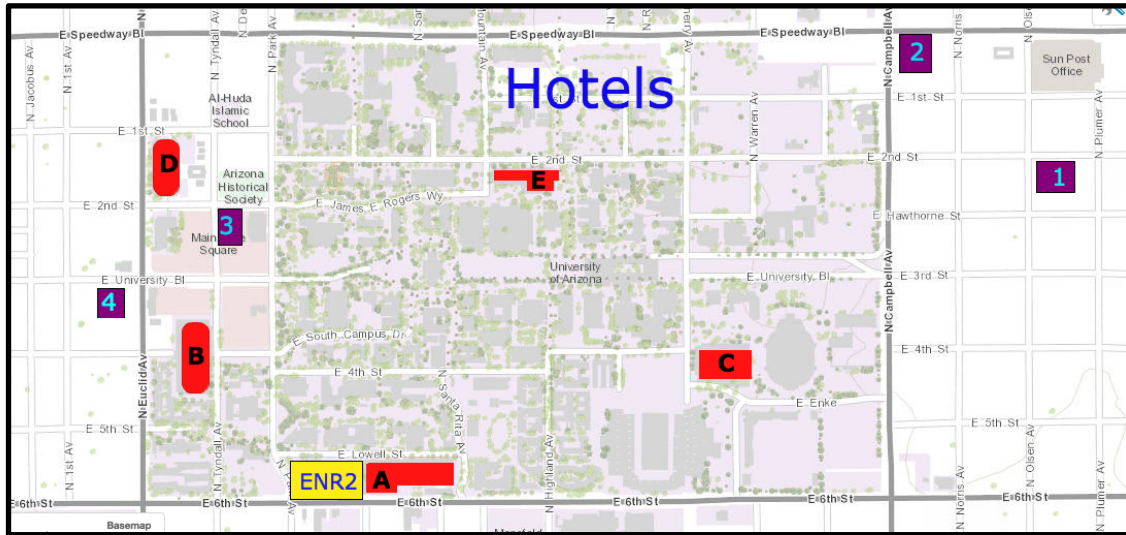

**Institute of the Environment
Environment and Natural Resources 2 (ENR2)
1064 E Lowell St., N582
Tucson, AZ 85721**

Hotels Near ENR2

- 1) Adobe Rose Bed and Breakfast
1.4 miles from ENR2
940 N Olsen Ave., Tucson, AZ 85719
aroseinn.com, (520) 318-4644
- 2) ALoft Tucson University
1.5 miles from ENR2
1900 E Speedway Blvd., Tucson, AZ 85719
alofttucsonuniversity.com, (520) 908-6800
- 3) Tucson Marriott University Park
0.4 miles from ENR2
880 E 2nd St., Tucson, AZ 85719
marriott.com, (520) 792-4100
- 4) Peppertrees Inn Bed & Breakfast
0.5 miles from ENR2
724 East University Boulevard, Tucson, AZ 85719
peppertreesinn.com, (520) 622-7167

Parking Garages Near ENR2

- A. 6th Street Garage
- B. Tyndall Garage
- C. Cherry Ave. Garage
- D. Main Gate Garage
- E. Second Street Garage