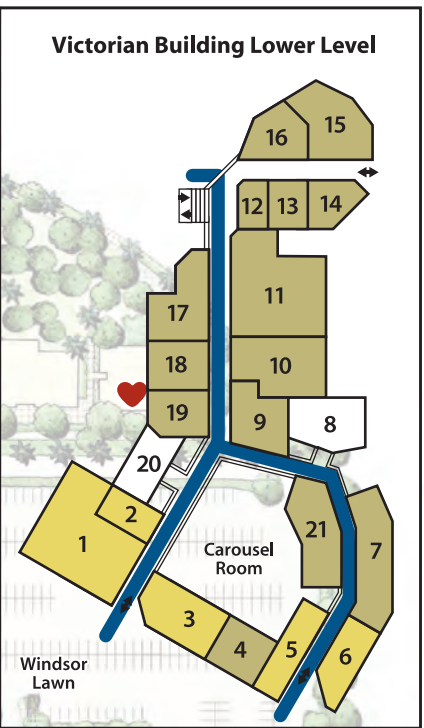

- Dining
- Shopping
- Guestrooms
- Recreation
- Spa
- Fitness Center  
Salon at The Del  
(Lower Level)

- Restrooms
- Elevators

**GUESTROOMS**

- Beach Village 1000/2000
- Victorian Building 3000
- California Cabanas 4000
- Ocean Towers 6000

- Baby Changing Stations are located in the following restrooms:
- Sheerwater Men's handicapped stall
  - Lobby Women's handicapped stall
  - Fitness Center Men's and Women's handicapped stalls
  - Main Pool Women's handicapped stall