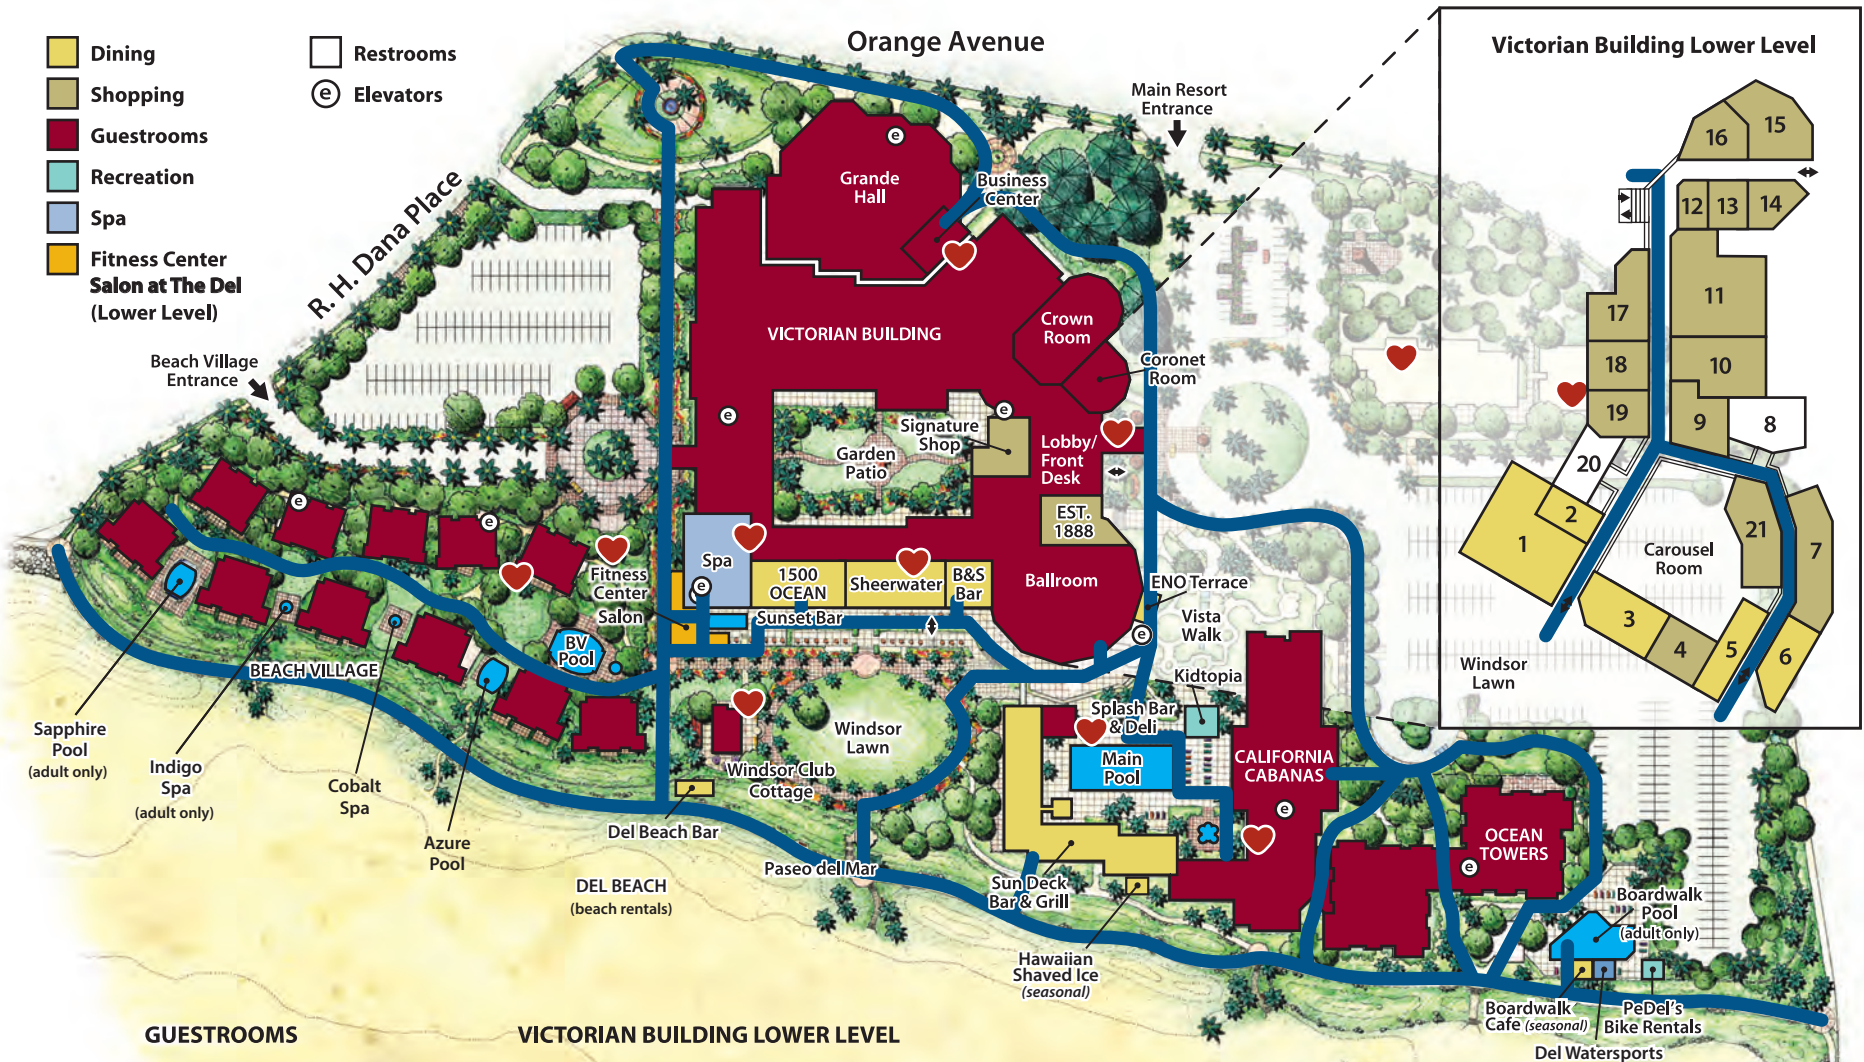

- Dining
- Shopping
- Guestrooms
- Recreation
- Spa
- Fitness Center  
Salon at The Del  
(Lower Level)

- Restrooms
- Elevators

**GUESTROOMS**

- Beach Village 1000/2000
- Victorian Building 3000
- California Cabanas 4000
- Ocean Towers 6000

- Baby Changing Stations are located in the following restrooms:
- Sheerwater Men's handicapped stall
  - Lobby Women's handicapped stall
  - Fitness Center Men's and Women's handicapped stalls
  - Main Pool Women's handicapped stall

HOTEL DEL CORONADO

Accessible Route

AED Location